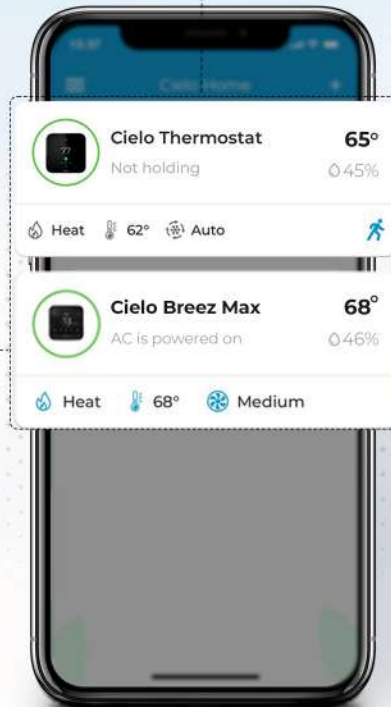

Industry's Best **Integrated Controls**

(Auto-Switching Between Ductless Heat Pump & Fossil Fuel Based Heating System)

Cielo Breez Max
(Smart AC Controller)

Ductless Heat Pump

Cielo Smart Thermostat

Fossil Fuel Based Heating System